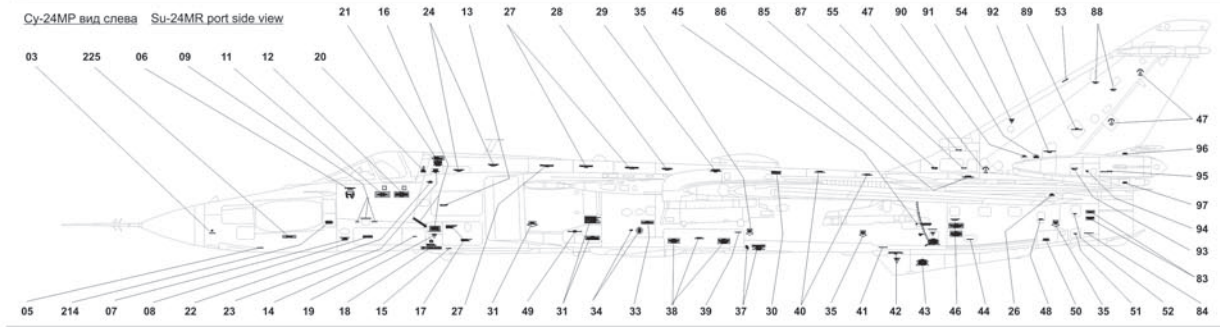

Су-24М средних производственных серий, вид слева Su-24M from mid productional batch, port side view

Су-24М средних производственных серий, вид справа Su-24M from mid productional batch, starboard view

Су-24М средних производственных серий, вид снизу Su-24M from mid productional batch, bottom view

Positions of bulkheads markings on Su-24M port side.
 Positions of bulkheads markings on Su-24M starboard is the same as on port side
 Positions of bulkheads markings on Su-24MR both sides are identical as on Su-24M both boards.