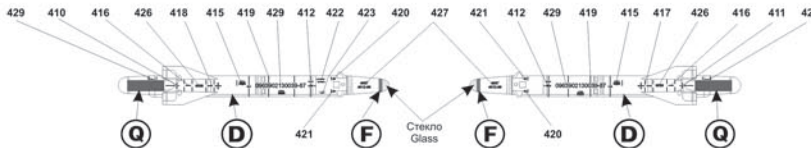

Управляемая ракета "Воздух-Поверхность" типа X-25MT x 4 Kh-25MT Air to Surface guided missile x 4