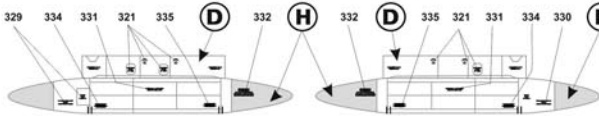

Бомба ФАБ-1500М54 x 3 FAB-1500M54 bomb x 3

В ходе эксплуатации самолетов семейства Су-24 технические надписи, особенно на верхних поверхностях самолета, пилонах и переходных балках, подвесных топливных баках, подвержены выгоранию и вытиранию. В случае подрабки или перекраски самолета технические надписи могут возобновляться не в полной мере, только наиболее крупные и основные.
During operation of Su-24 family aircraft technical stencil, mostly on upper surfaces of aircraft, bomb racks, beams and external fuel tanks can be wearing off. In some case when aircraft were repainted or painted over technical stencil in full scale don't placed again, only big main elements.

A Полуглянцевый белый Flat White	FS 37886	F Полированная сталь Polished Steel		K Титан Titanium		P Темный серо-голубой Flat Blue-Grey	FS 26152
B Средний серый Flat Grey	FS 26357	G Красный Flat Red	FS 21136	L Светло-серый Flat Light Grey	FS 26270	Q Красно-коричневый Flat Brown Special	FS 20140
C Алюминий Aluminium		H "Молочный" белый Semiopaque White		M Темно-серый Gunship Grey	FS 26118	R Анодированный алюминий Green-Yellow primer	
D Полуглянцевый белый Flat White	FS 27886	I Темно-серый Flat Dark Gull Grey	FS 26173	N Черный Flat Black	FS 27038	S Светлый серо-голубой Flat Light Blue	FS 25526
E Неокрашенная сталь Natural Steel		J Темная сталь Dark Steel		O Красный Flat Red	FS 21136	T Средне-серый Flat Neutral Grey	FS 26440

Другие декали Бегамот для самолетов семейства Су-24: 48-019 "Сухой Су-24 "Fencer" family Another Su-24 family decals from Begemot: 48-019 "Сухой Су-24 "Fencer" family.
Спасибо за помощь в работе: С. Арчакову, А. Зинчуку, А. Касимову, В. Назарову, А. Федорову, Н. Шейдакову.