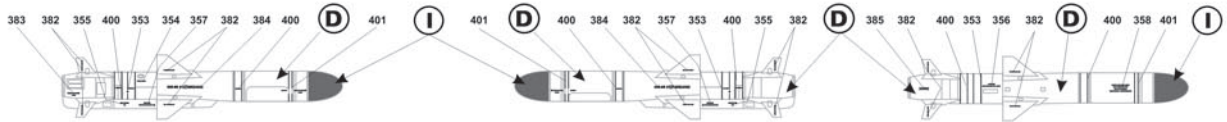

Управляемая ракета "Воздух-Поверхность" X-35 x 2 Kh-35 Air to Surface guided missile x 2