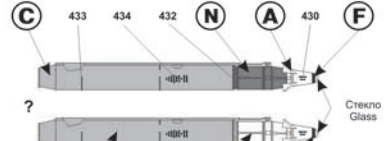

Управляемая ракета "Воздух-Поверхность" типа X-23M x 4 Kh-23M Air to Surface guided missile x 4