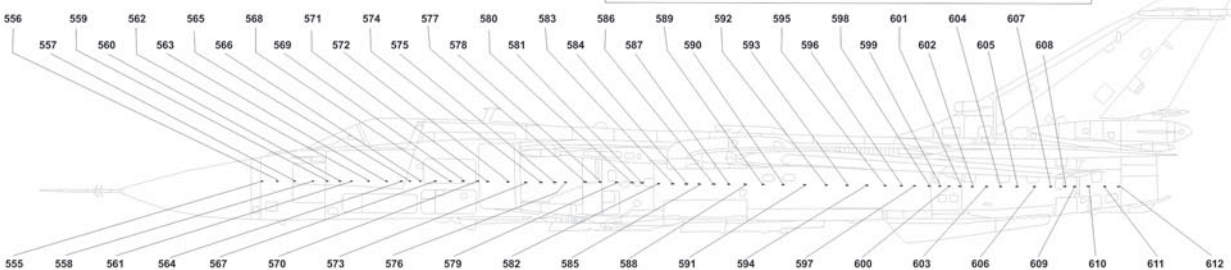

Су-24М средних производственных серий, вид слева Su-24M from mid productional batch, port side view

Су-24М средних производственных серий, вид справа Su-24M from mid productional batch, starboard view

Су-24М средних производственных серий, вид снизу Su-24M from mid productional batch, bottom view

Positions of bulkheads markings on Su-24M port side.
 Positions of bulkheads markings on Su-24M starboard is the same as on port side
 Positions of bulkheads markings on Su-24MR both sides are identical as on Su-24M both boards.