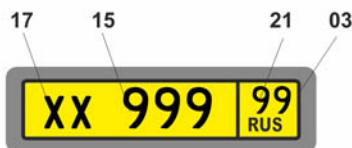

Регистрационные знаки легковых, грузовых автомобилей и автобусов, принадлежащих дипломатическим и консульским представительствам других стран на территории Российской Федерации, стандартный вид (стандарт США)

Standard (EU type) registration plates for the passenger cars, trucks and buses, belonging to diplomatic and consular missions of other countries on the territory of the Russian Federation

Автомобили глав дипломатических представительств

Cars of heads of diplomatic missions

Автомобили сотрудников дипломатических представительств, обладающие дипломатической неприкосновенностью

Cars of employees of diplomatic missions with diplomatic immunity

Автомобили сотрудников дипломатических представительств, не обладающие дипломатической неприкосновенностью

Cars of employees of diplomatic missions without diplomatic immunity

Регистрационные знаки легковых, грузовых автомобилей и автобусов, принадлежащих дипломатическим и консульским представительствам других стран на территории Российской Федерации, нестандартный вид (стандарт США)

Unstandard (US type) registration plates for the passenger cars, trucks and buses, belonging to diplomatic and consular missions of other countries on the territory of the Russian Federation

Регистрационные знаки легковых автомобилей и автобусов организаций, занимающихся перевозкой пассажиров и имеющих лицензии на эту деятельность

Standard registration plates for the cars and buses, belonging to organisations, which used for passenger transportation

Регистрационные знаки легковых и грузовых автомобилей и автобусов, принадлежащих Министерству Обороны Российской Федерации