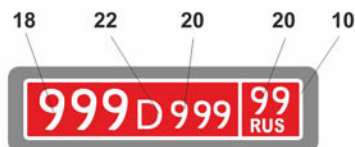

Автомобили сотрудников дипломатических представительств, обладающие дипломатической неприкосновенностью

Cars of employees of diplomatic missions with diplomatic immunity